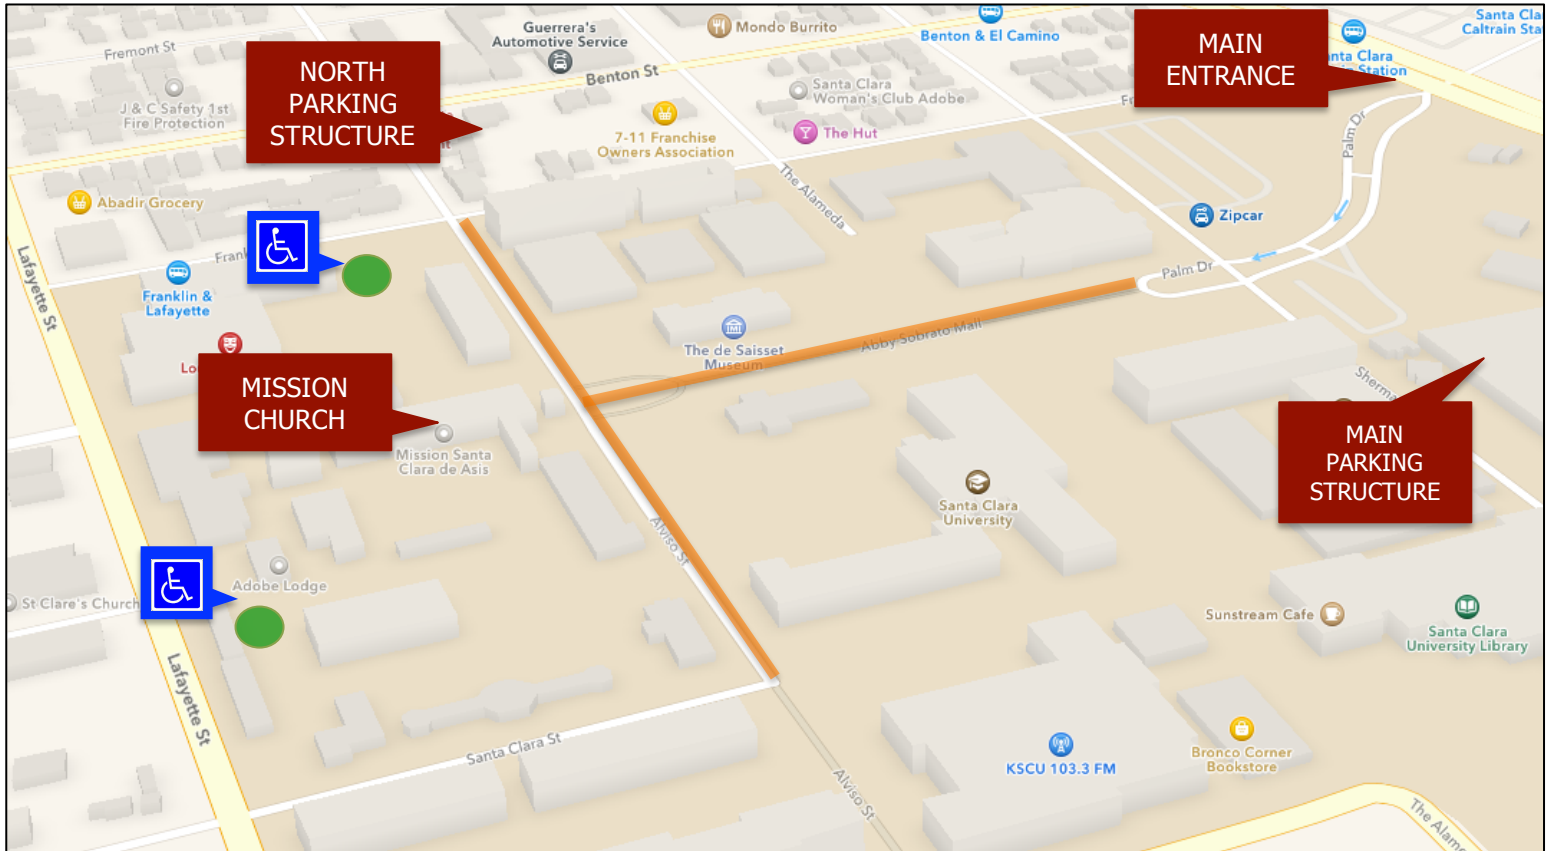

# PARKING AND DROP-OFF REFERENCE GUIDE

## MAP LEGEND

-  TEMPORARY PARKING FOR DROPPING OFF PASSENGERS OR ITEMS.
-  NO VEHICULAR ACCESS WITHOUT A PERMIT. THIS IS A PEDESTRIAN-ONLY ZONE.
-  DEDICATED LOT/SPACES FOR VEHICLES DISPLAYING A VALID HANDICAP PLACARD.

SCU Parking Regulations are enforced Monday through Friday from 6am to 8pm.

If visiting the campus during the enforcement period, ALL parties need to stop by the Campus Safety Kiosk located at the Main Entrance to the University to obtain a free parking permit to park on University Property. Any vehicles not displaying a valid parking permit are subject to citations and/or fines.

Parking is available free of charge and without permits on the weekends (unless otherwise indicated by SCU Campus Safety).