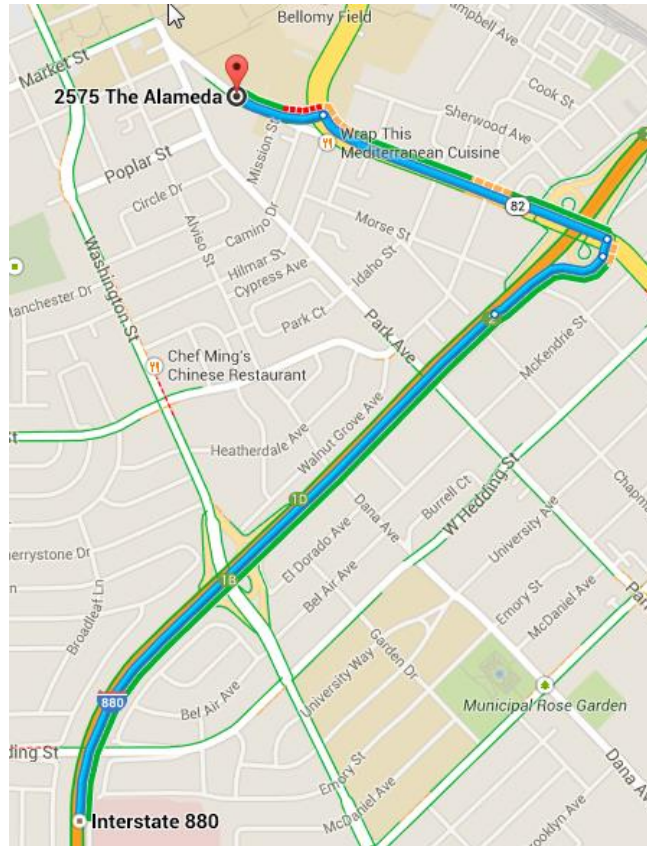

### From US 101 South – *Click here for Google Map Directions*

1. Head South on **US-101 S**
2. Take the **De La Cruz Blvd** exit towards Santa Clara
3. Merge onto **W. Trimble Rd**
4. Continue onto **De La Cruz Blvd**
5. Continue onto **Lewis St**
6. Turn Right onto **Washington St.**
7. Turn Right onto **El Camino Real**
8. Turn right onto **The Alameda**
9. Turn right into the **First Driveway**

# SANTA CLARA UNIVERSITY

**From US 101 North** – *Click here for Google Map Directions*

1. Head North on **US-101 N**
2. Take the **Trimble Rd/De La Cruz Blvd** exit
3. Turn left onto **W Trimble Road**
4. Continue onto **Lewis St**
5. Turn right onto **Washington St**
6. Turn right onto **El Camino Real**
7. Turn right onto **The Alameda**
8. Turn right into the **First Driveway**

# SANTA CLARA UNIVERSITY

**From I-880 South** – *Click here for Google Map Directions*

1. Head South on **I-880 S**
2. Take the **The Alameda/CA-82** exit towards **Santa Clara**
3. Turn right onto **CA-82 N/The Alameda**
4. Turn left on **The Alameda**
5. Turn right into the **First Driveway**

# SANTA CLARA UNIVERSITY

**From I-880 North** – *Click here for Google Map Directions*

1. Head North on **I-880 N**
2. Take the **California 82/The Alameda** exit
3. Keep left at the fork, follow signs for **Santa Clara University/CA-82 N**
4. Turn left onto **The Alameda**
5. Turn right into the **First Driveway**