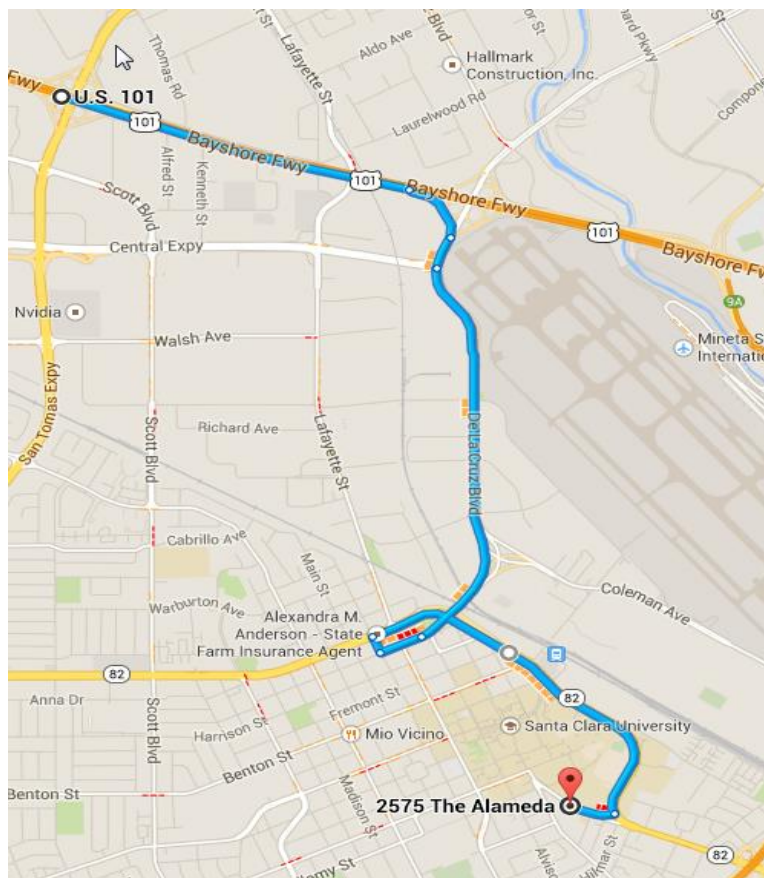

### From US 101 South – *Click here for Google Map Directions*

1. Head South on **US-101 S**
2. Take the **De La Cruz Blvd** exit towards Santa Clara
3. Merge onto **W. Trimble Rd**
4. Continue onto **De La Cruz Blvd**
5. Continue onto **Lewis St**
6. Turn Right onto **Washington St.**
7. Turn Right onto **El Camino Real**
8. Turn right onto **The Alameda**
9. Turn right into the **First Driveway**

# SANTA CLARA UNIVERSITY

**From US 101 North** – *Click here for Google Map Directions*

1. Head North on **US-101 N**
2. Take the **Trimble Rd/De La Cruz Blvd** exit
3. Turn left onto **W Trimble Road**
4. Continue onto **Lewis St**
5. Turn right onto **Washington St**
6. Turn right onto **El Camino Real**
7. Turn right onto **The Alameda**
8. Turn right into the **First Driveway**

# SANTA CLARA UNIVERSITY

**From I-880 South** – *Click here for Google Map Directions*

1. Head South on **I-880 S**
2. Take the **The Alameda/CA-82** exit towards **Santa Clara**
3. Turn right onto **CA-82 N/The Alameda**
4. Turn left on **The Alameda**
5. Turn right into the **First Driveway**

# SANTA CLARA UNIVERSITY

**From I-880 North** – *Click here for Google Map Directions*

1. Head North on **I-880 N**
2. Take the **California 82/The Alameda** exit
3. Keep left at the fork, follow signs for **Santa Clara University/CA-82 N**
4. Turn left onto **The Alameda**
5. Turn right into the **First Driveway**