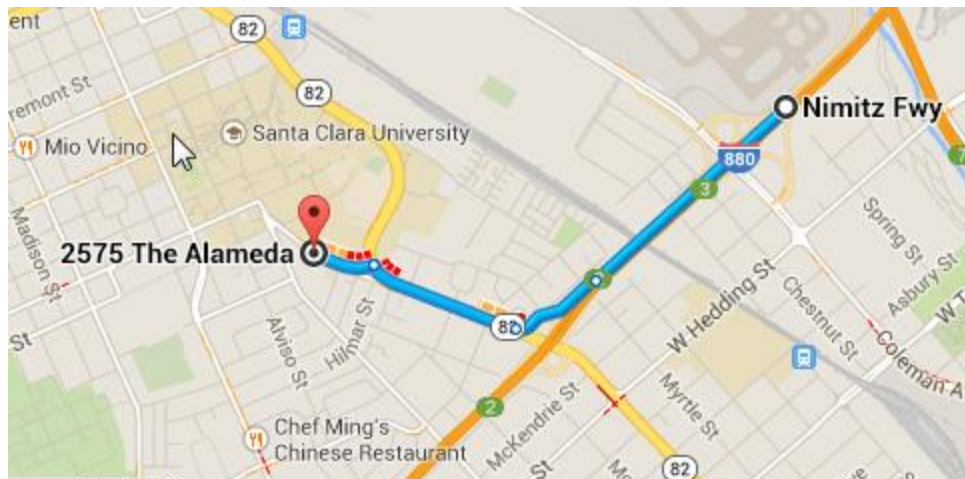

### From US 101 South – *Click here for Google Map Directions*

1. Head South on **US-101 S**
2. Take the **De La Cruz Blvd** exit towards Santa Clara
3. Merge onto **W. Trimble Rd**
4. Continue onto **De La Cruz Blvd**
5. Continue onto **Lewis St**
6. Turn Right onto **Washington St.**
7. Turn Right onto **El Camino Real**
8. Turn right onto **The Alameda**
9. Turn right into the **First Driveway**

# SANTA CLARA UNIVERSITY

**From US 101 North** – *Click here for Google Map Directions*

1. Head North on **US-101 N**
2. Take the **Trimble Rd/De La Cruz Blvd** exit
3. Turn left onto **W Trimble Road**
4. Continue onto **Lewis St**
5. Turn right onto **Washington St**
6. Turn right onto **El Camino Real**
7. Turn right onto **The Alameda**
8. Turn right into the **First Driveway**

# SANTA CLARA UNIVERSITY

**From I-880 South** – *Click here for Google Map Directions*

1. Head South on **I-880 S**
2. Take the **The Alameda/CA-82** exit towards **Santa Clara**
3. Turn right onto **CA-82 N/The Alameda**
4. Turn left on **The Alameda**
5. Turn right into the **First Driveway**

# SANTA CLARA UNIVERSITY

**From I-880 North** – *Click here for Google Map Directions*

1. Head North on **I-880 N**
2. Take the **California 82/The Alameda** exit
3. Keep left at the fork, follow signs for **Santa Clara University/CA-82 N**
4. Turn left onto **The Alameda**
5. Turn right into the **First Driveway**