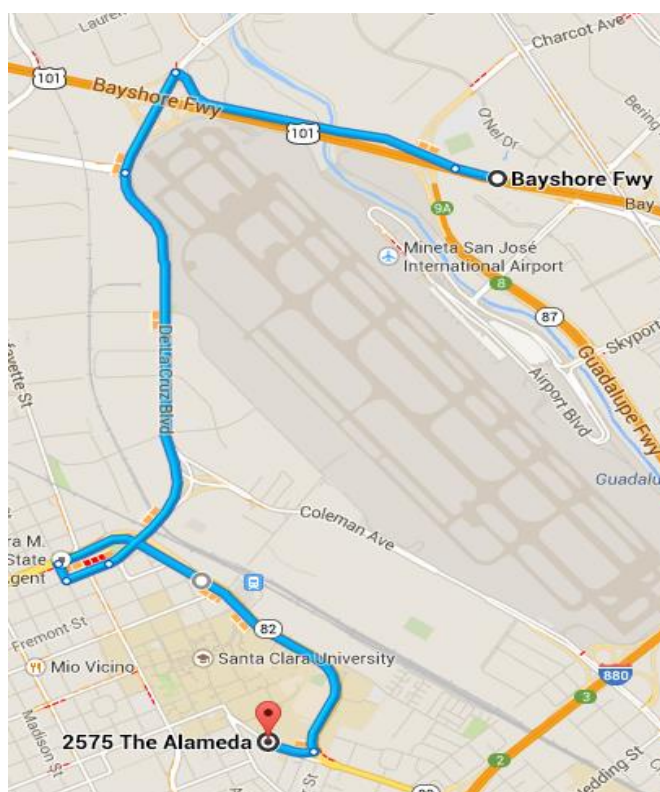

### From US 101 South – *Click here for Google Map Directions*

1. Head South on **US-101 S**
2. Take the **De La Cruz Blvd** exit towards Santa Clara
3. Merge onto **W. Trimble Rd**
4. Continue onto **De La Cruz Blvd**
5. Continue onto **Lewis St**
6. Turn Right onto **Washington St.**
7. Turn Right onto **El Camino Real**
8. Turn right onto **The Alameda**
9. Turn right into the **First Driveway**

# SANTA CLARA UNIVERSITY

**From US 101 North** – *Click here for Google Map Directions*

1. Head North on **US-101 N**
2. Take the **Trimble Rd/De La Cruz Blvd** exit
3. Turn left onto **W Trimble Road**
4. Continue onto **Lewis St**
5. Turn right onto **Washington St**
6. Turn right onto **El Camino Real**
7. Turn right onto **The Alameda**
8. Turn right into the **First Driveway**

# SANTA CLARA UNIVERSITY

**From I-880 South** – *Click here for Google Map Directions*

1. Head South on **I-880 S**
2. Take the **The Alameda/CA-82** exit towards **Santa Clara**
3. Turn right onto **CA-82 N/The Alameda**
4. Turn left on **The Alameda**
5. Turn right into the **First Driveway**

# SANTA CLARA UNIVERSITY

**From I-880 North** – *Click here for Google Map Directions*

1. Head North on **I-880 N**
2. Take the **California 82/The Alameda** exit
3. Keep left at the fork, follow signs for **Santa Clara University/CA-82 N**
4. Turn left onto **The Alameda**
5. Turn right into the **First Driveway**